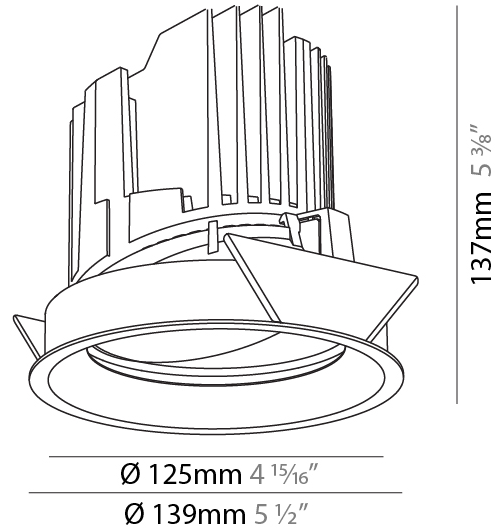

GENERAL

Series: Bioniq
 Subseries: Bioniq Round Adjustable
 Brand: Prolicht
 Division: Architectural
 Mounting Type: Recessed
 Mounting Location: Ceiling
 Subcategory: Downlight

PHYSICAL

Shape: Round
 Diameter (mm): 139
 Diameter (in): 5 1/2
 Height (mm): 137
 Height (in): 5 3/8
 Ceiling Thickness (mm): 10 / 12.5 / 15
 Ceiling Thickness (in): 3/8 or 1/2 or 9/16
 Min. Recessing Depth (mm): 150
 Min. Recessing Depth (in): 5 7/8
 Light Distribution: Adjustable / Downlight
 Weight (kg): 0.849
 Weight (lbs): 1.87
 Fixture Finish: SSR / BKV / CWI / CRY / HAB / LAG / UFT / ITA / RUA / RUR / MIC / FTG / MYG / TWT / LOD / PUS / FRO / FUP / KIA / POP / BLS / SPG / MEY / GOH / GUM / CHC / COM / ABZ / JAG / OBR / MOS / ROR
 Fixture Material: Aluminum Die Cast
 Cut-out Measurements: 130mm / 5 1/8"

OPTICAL

Reflector°: 10
 Adjustability: Rotational 355°; Tilt 30°

RATINGS AND CERTIFICATIONS

Certified By: Certified for North American Standards
 IP rating: IP54

	130mm 5 1/8"	150mm 5 7/8"	10 15mm 3/8" 9/16"	30°	355°	
A						